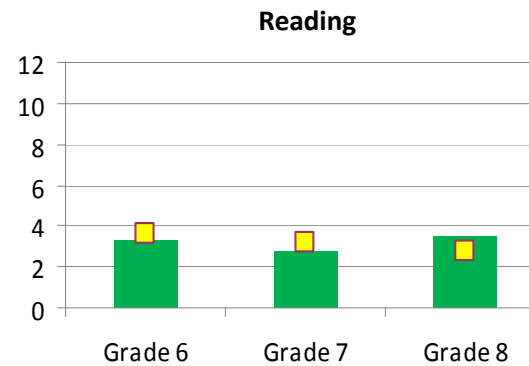

Powell Middle School

Fall 2008 CogAT Results Grade 6

	SAS	PR
Verbal	108.6	70
Quantitative	107.2	67
Nonverbal	108.3	70
Composite	109.0	71

SAS = Standard Age Score

PR = Percentile rank shows percent of students in national sample with scores lower than typical Powell students.

Average Growth

Expected Growth

Median RIT = Score with equal number of scores above and below; RIT is an equal-interval scale used to chart growth from year to year.
 PR = Percentile rank shows percent of students in national sample with scores lower than typical Powell students.