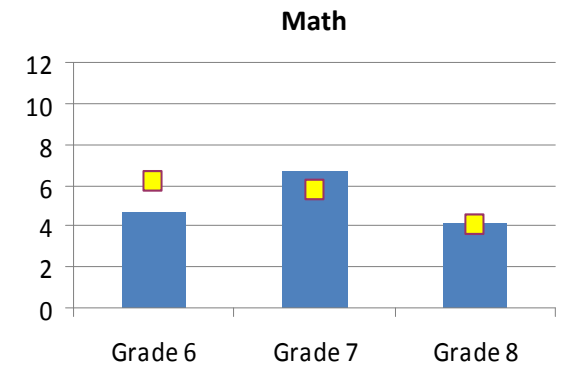

Powell Middle School

Fall 2008 CogAT Results Grade 6

	SAS	PR
Verbal	108.6	70
Quantitative	107.2	67
Nonverbal	108.3	70
Composite	109.0	71

SAS = Standard Age Score

PR = Percentile rank shows percent of students in national sample with scores lower than typical Powell students.

Average Growth

Expected Growth

Median RIT = Score with equal number of scores above and below; RIT is an equal-interval scale used to chart growth from year to year.
 PR = Percentile rank shows percent of students in national sample with scores lower than typical Powell students.